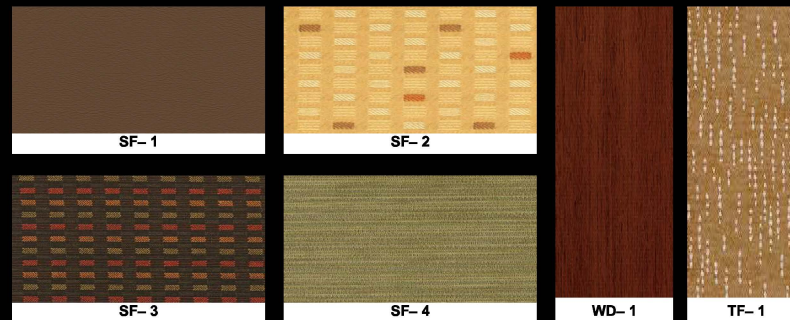

# US Army Reserve Color Board

.....  
Interiors Inspired by - Rust

## FABRIC

.....

## INTERIOR FINISHES

.....

Paint

.....

Flooring & Misc.